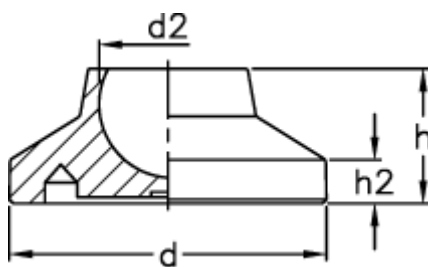

# Data Sheet

Article number: 2310340133

Description: E+G Base without no-slip disc  
LS.A-50-8,5

## Measures

---

D	= 50
d2	= 8.5
h	= 19
h2	= 6.5
Max load (N)	= 10000